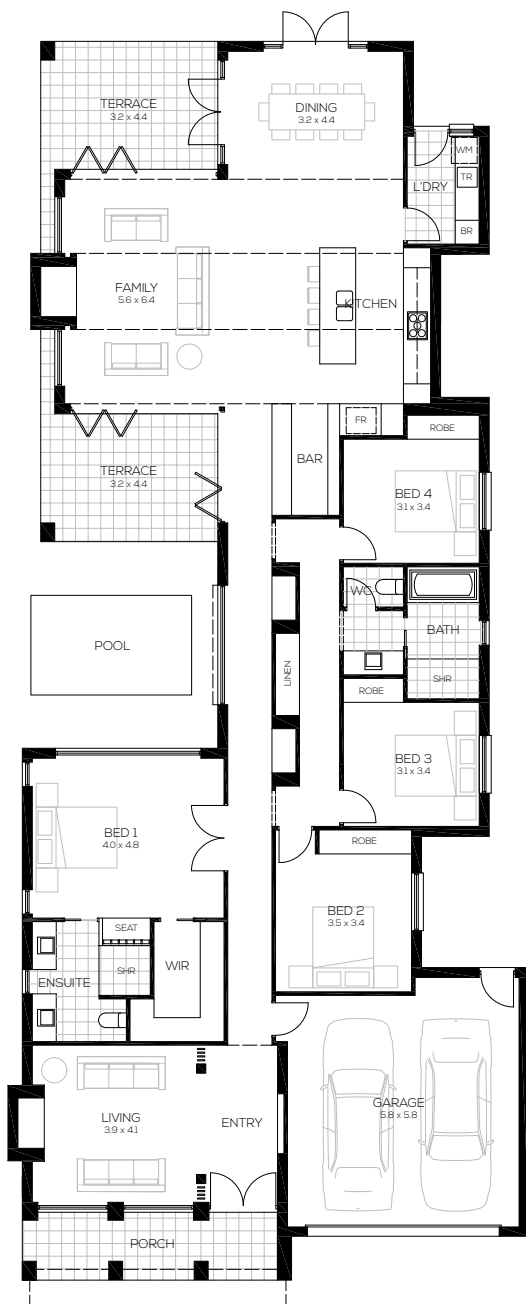

WIN

This luxury home in Malvern
PLUS a Range Rover Sport SE
AND \$1 MILLION CASH!

**1 IN 10
 CHANCE OF
 WINNING!**
**11,600 PRIZES
 TO BE WON!**

**40A WINCHESTER
 STREET, MALVERN**

**INCLUDES LANDSCAPING
 AND FURNISHING**

AREAS	m2
LIVING	241.1
GARAGE	38.7
PORCH	11.3
TERRACE 1	15.0
TERRACE 2	15.0
TOTAL	321.1

WIDTH 11.63m
 DEPTH 24.48m

Custom designed
 and built by

**SCOTT SALISBURY
 HOMES**

House open Mondays, Wednesdays, Weekends
 and Public Holidays 12 noon - 5pm