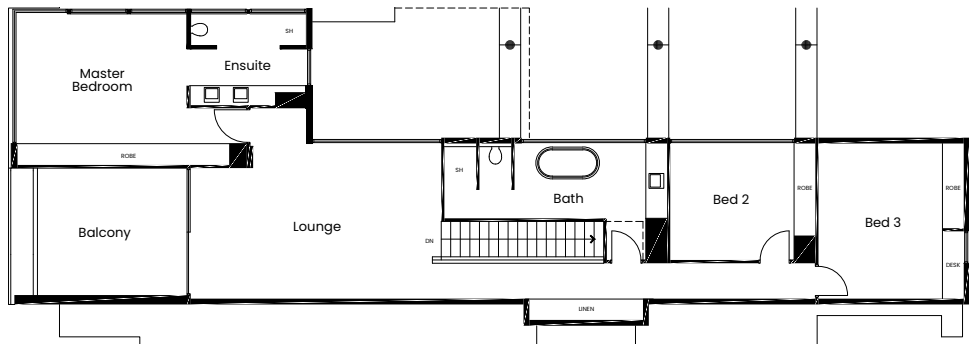

WIN this Esplanade home and \$1 Million cash!

GROUND FLOOR

UPPER FLOOR

47a Esplanade, Henley Beach South

**INCLUDES ALL FURNISHINGS
AND FULLY LANDSCAPED**

AREAS	m2
GROUND FLOOR	151.4
UPPER FLOOR	143.6
GARAGE	56.4
TERRACE	31.3
BALCONY	17.9
TOTAL	400.6

WIDTH	11.9m
DEPTH	27.14m

homelottery.com.au