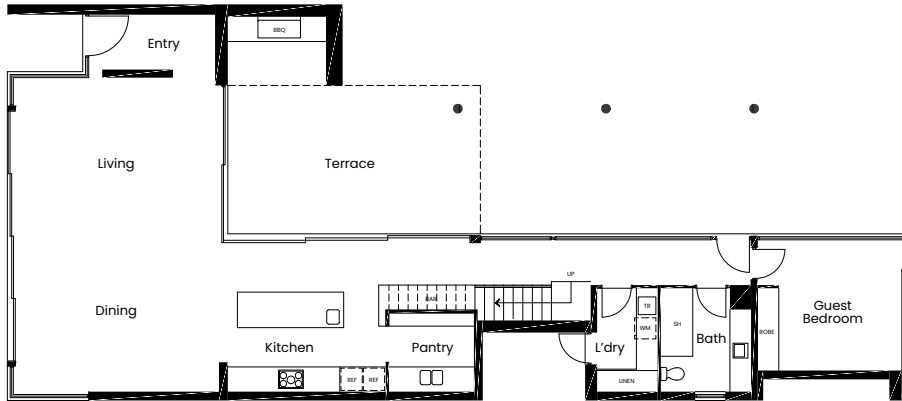

WIN this Esplanade home and \$1 Million cash!

GROUND FLOOR

UPPER FLOOR

47a Esplanade, Henley Beach South

**INCLUDES ALL FURNISHINGS
AND FULLY LANDSCAPED**

AREAS	m2
GROUND FLOOR	151.4
UPPER FLOOR	143.6
GARAGE	56.4
TERRACE	31.3
BALCONY	17.9
TOTAL	400.6

WIDTH	11.9m
DEPTH	27.14m

homelottery.com.au