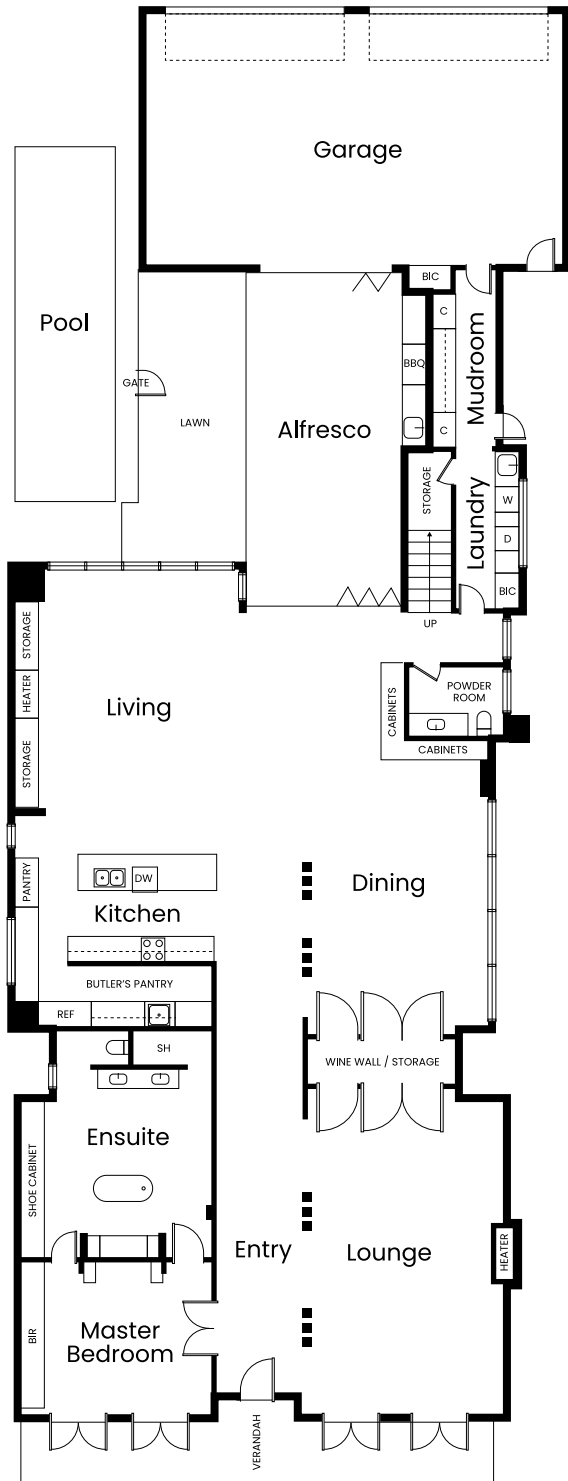

WIN this \$3.2M Grand Prize!

GROUND FLOOR

FIRST FLOOR

13 Sixth Avenue, St Peters

INCLUDES ALL FURNISHINGS AND FULLY LANDSCAPED

AREAS	m2
GROUND FLOOR	278.11
UPPER FLOOR	103.94
GARAGE	71.67
ALFRESCO	32.68
VERANDAH	20.82
TOTAL	507.22