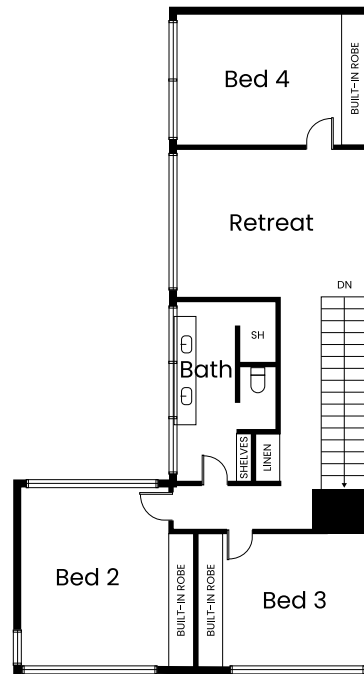

WIN this \$3.2M Grand Prize!

GROUND FLOOR

FIRST FLOOR

13 Sixth Avenue, St Peters

INCLUDES ALL FURNISHINGS AND FULLY LANDSCAPED

AREAS	m2
GROUND FLOOR	278.11
UPPER FLOOR	103.94
GARAGE	71.67
ALFRESCO	32.68
VERANDAH	20.82
TOTAL	507.22